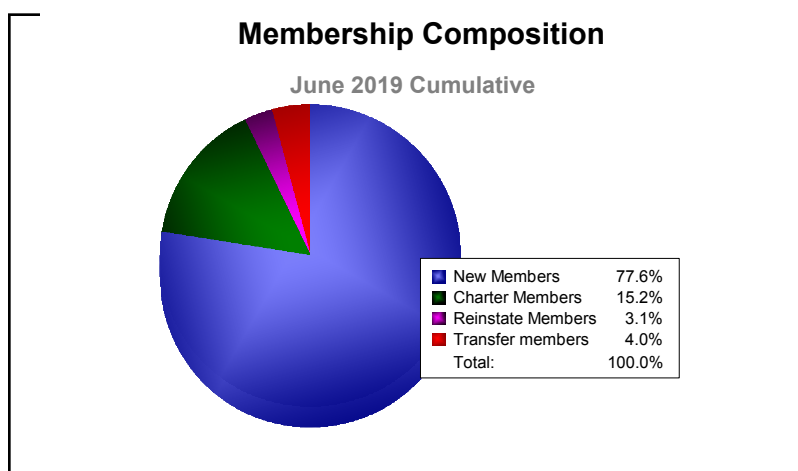

Year	New Clubs	Dropped Clubs	Gain/ Loss Clubs	New Members	Charter Members	Reinstate Members	Transfer Members	Total Member Added	Total Members Dropped	Gain/ Loss Members
2014-2015	0	0	0	239	4	9	13	265	-168	97
2015-2016	1	0	1	212	47	11	8	278	-256	22
2016-2017	1	-1	0	214	35	27	5	281	-293	-12
2017-2018	0	-1	-1	150	2	17	16	185	-332	-147
2018-2019	1	-1	0	173	34	7	9	223	-232	-9
Average	1	-1	0	198	24	14	10	246	-256	-10