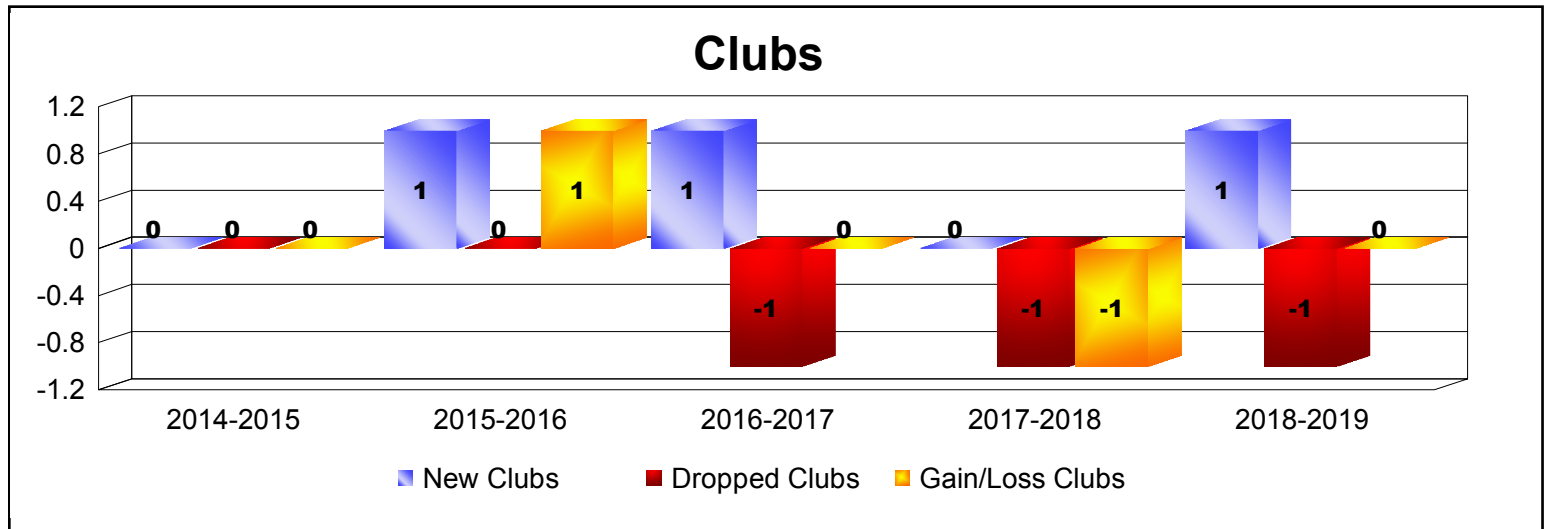

Year	New Clubs	Dropped Clubs	Gain/ Loss Clubs	New Members	Charter Members	Reinstate Members	Transfer Members	Total Member Added	Total Members Dropped	Gain/ Loss Members
2014-2015	0	0	0	239	4	9	13	265	-168	97
2015-2016	1	0	1	212	47	11	8	278	-256	22
2016-2017	1	-1	0	214	35	27	5	281	-293	-12
2017-2018	0	-1	-1	150	2	17	16	185	-332	-147
2018-2019	1	-1	0	173	34	7	9	223	-232	-9
Average	1	-1	0	198	24	14	10	246	-256	-10

Year	New Clubs	Dropped Clubs	Gain/ Loss Clubs	New Members	Charter Members	Reinstate Members	Transfer Members	Total Member Added	Total Members Dropped	Gain/ Loss Members
2014-2015	0	-4	-4	0	0	0	0	0	-46	-46
Average	0	-4	-4	0	0	0	0	0	-46	-46