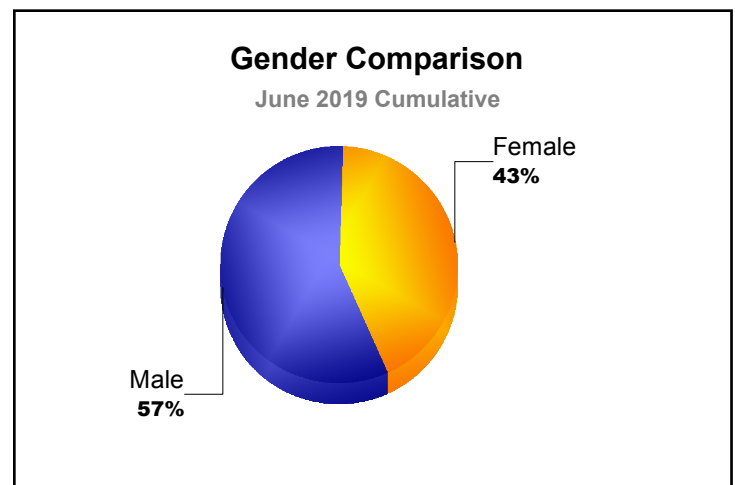

Year	New Clubs	Dropped Clubs	Gain/ Loss Clubs	New Members	Charter Members	Reinstate Members	Transfer Members	Total Member Added	Total Members Dropped	Gain/ Loss Members
2014-2015	0	0	0	239	4	9	13	265	-168	97
2015-2016	1	0	1	212	47	11	8	278	-256	22
2016-2017	1	-1	0	214	35	27	5	281	-293	-12
2017-2018	0	-1	-1	150	2	17	16	185	-332	-147
2018-2019	1	-1	0	173	34	7	9	223	-232	-9
Average	1	-1	0	198	24	14	10	246	-256	-10