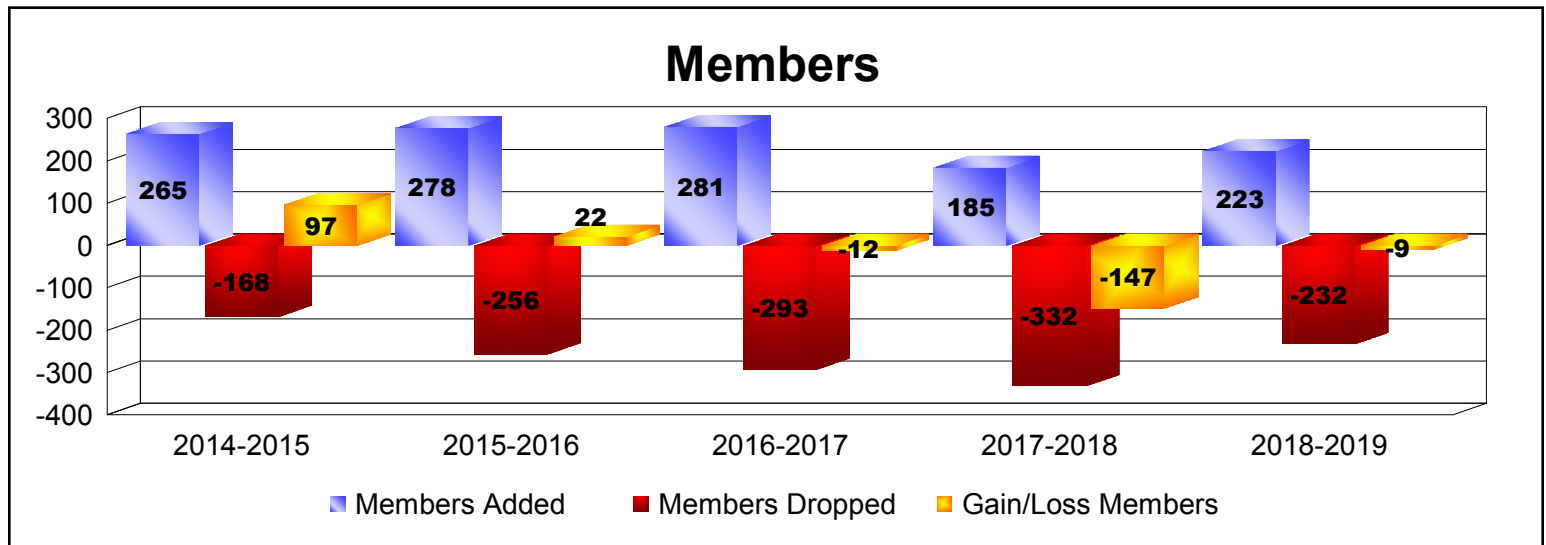

Year	New Clubs	Dropped Clubs	Gain/ Loss Clubs	New Members	Charter Members	Reinstate Members	Transfer Members	Total Member Added	Total Members Dropped	Gain/ Loss Members
2014-2015	0	0	0	239	4	9	13	265	-168	97
2015-2016	1	0	1	212	47	11	8	278	-256	22
2016-2017	1	-1	0	214	35	27	5	281	-293	-12
2017-2018	0	-1	-1	150	2	17	16	185	-332	-147
2018-2019	1	-1	0	173	34	7	9	223	-232	-9
Average	1	-1	0	198	24	14	10	246	-256	-10

Year	New Clubs	Dropped Clubs	Gain/ Loss Clubs	New Members	Charter Members	Reinstate Members	Transfer Members	Total Member Added	Total Members Dropped	Gain/ Loss Members
2014-2015	0	-4	-4	0	0	0	0	0	-46	-46
Average	0	-4	-4	0	0	0	0	0	-46	-46